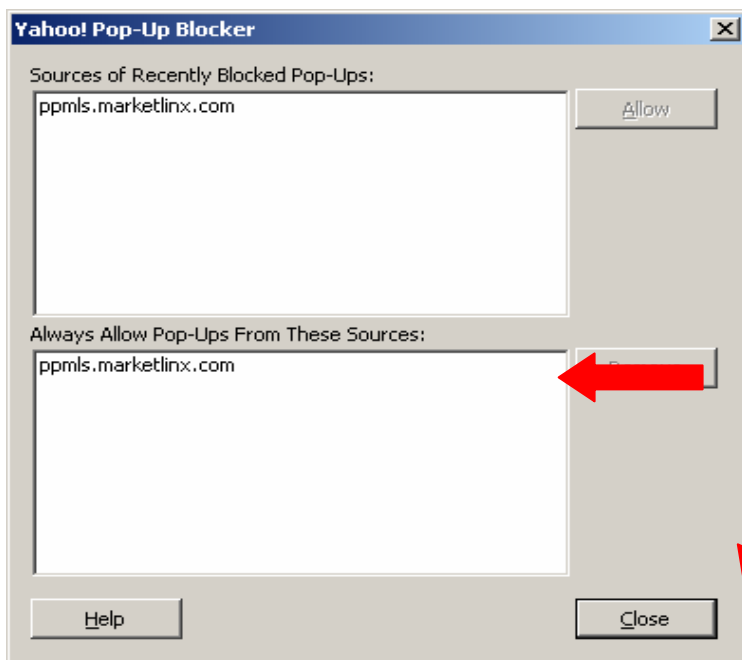

To correct the problem if you have the Yahoo Toolbar you need do the following to allow pop-ups on the PPMLS Tempo website.

Click down arrow on the icon that looks like a browser window with a shield overlaid on it.