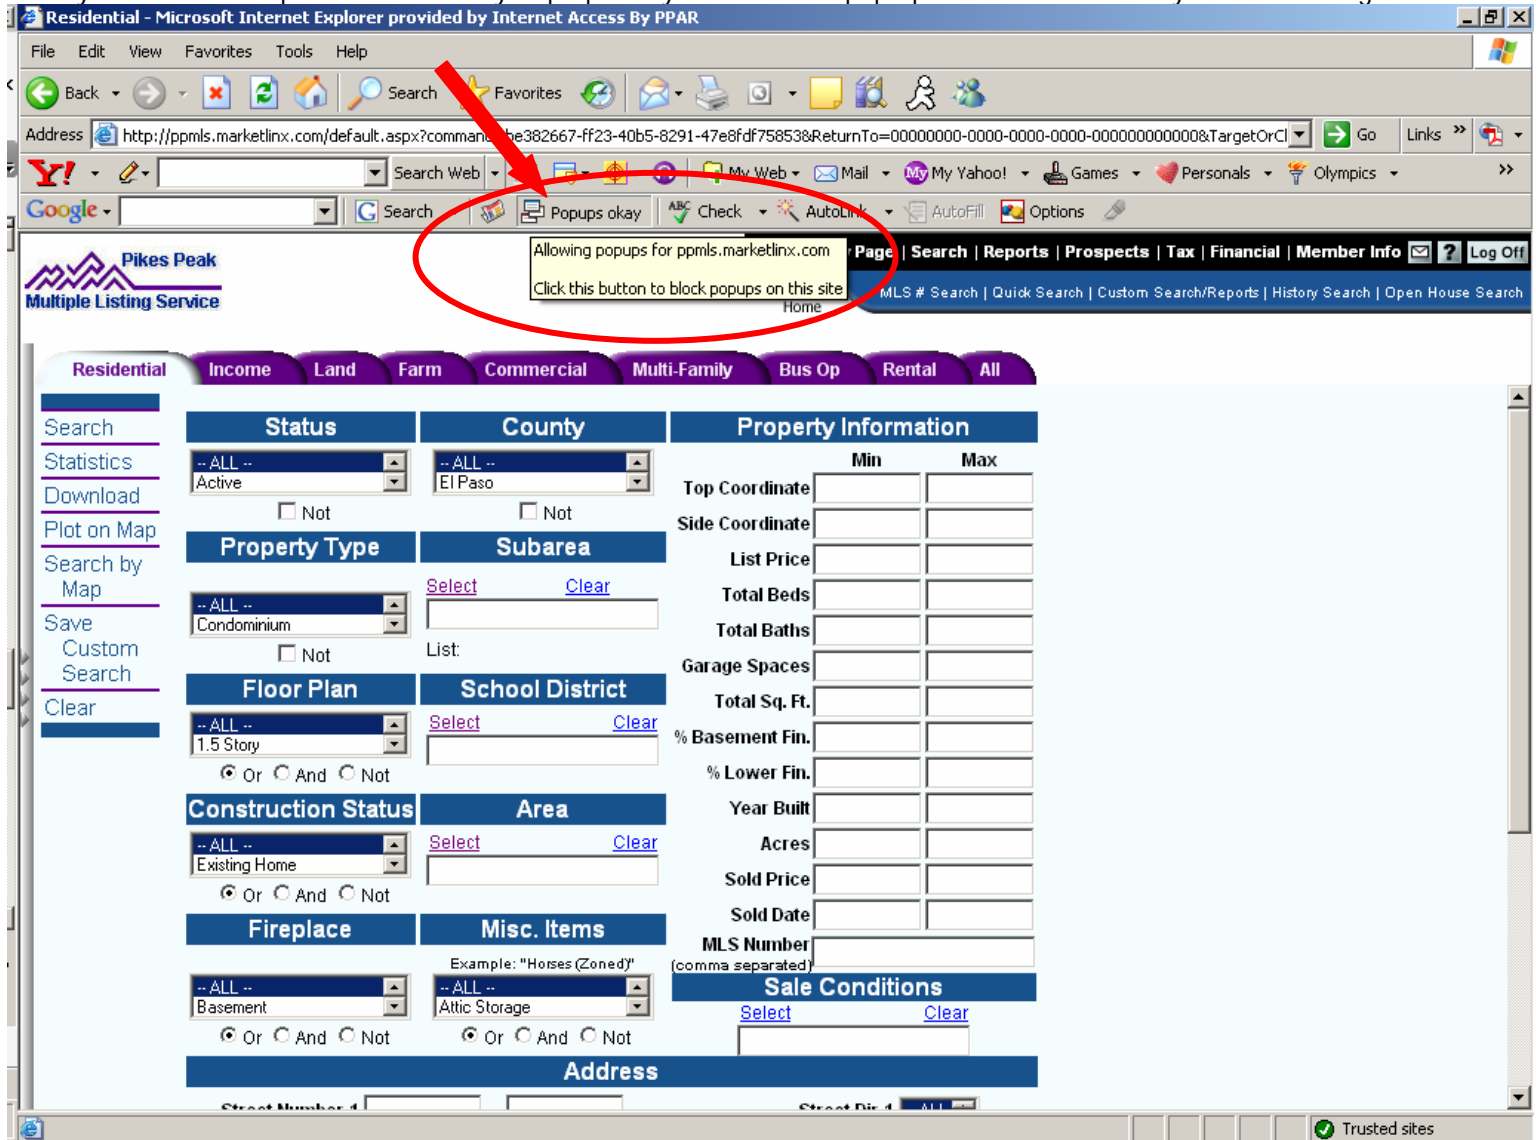

Once you click on the option it will then say Pop-ups okay and will allow pop-ups from the site which you are browsing.

Other pop-up software that can prevent pop-up windows from loading in the PPAR or the PPMLS Tempo systems are:
Note this list is not all inclusive

Firewalls/Virus Software

- Symantec™ – Norton AntiVirus or Firewall products
- McAfee® – VirusScan or Firewall products
- Zone Labs™ - ZoneAlarm products
- Panda – Virus or Firewall products

If you have one of the above listed products or a product not listed, please contact that product's Technical Support or the CAR Technical Support hotline @ 1-866-432-3027